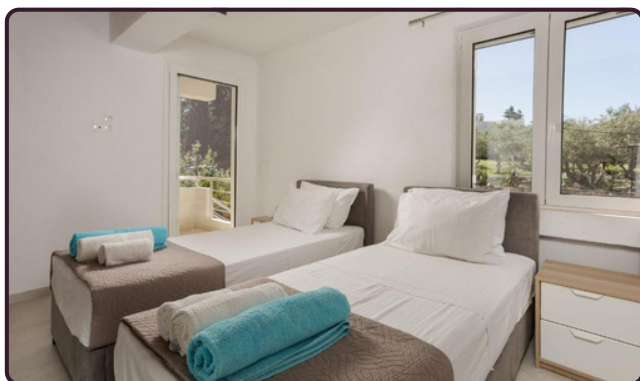

Accommodation Options

SHARED TWIN ROOM

Maximum 2 per room

€1,850 PP

ROOM WITH MOUNTAIN VIEW

Single occupancy

€2,250 PP

ROOM WITH SEA VIEW